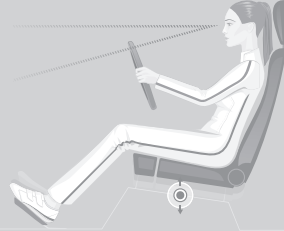

RECARO SEATING TRAINING

1. Push your bottom as near as possible to the backrest. Adjust the distance from the seat to the pedals so that your knee is slightly bent when the pedals are fully depressed.

2. Rest your shoulders as near as possible to the backrest. Set the backrest tilt so that the steering wheel is easy to reach with slightly bent elbows and your shoulders stay in contact when turning the wheel.

3. Set the seat height as high as possible for an unobstructed view of all sides and all the instrument panel displays.

4. Set the seat cushion tilt so that it is easy to fully depress the pedals. Your thighs should rest gently on the seat cushion without exerting pressure on it. Check the backrest tilt before starting the engine.

5. Adjust the extendable seat cushion so that your thighs rest on it to just above the knee. The rule of thumb is two to three fingers' clearance between the seat edge and the hollow of the knee.

6. The lumbar support has been adjusted correctly when it supports the natural curve of your lumbar spine.

7. The seat's side bolsters should fit snugly enough to support your upper body at the side without restricting it.

8. If possible, adjust the upper edge of the headrest to the same height as the top of your head. Tilt: The distance to your head should be approx. 0.79 inch.

RECARO COVER MATERIALS:

RECARO LEATHER:

RECARO leather is a high-quality natural product designed for exacting requirements.

ARTISTA:

A timelessly elegant fabric for a refined interior. Guarantees longevity and durability.

NARDO:

In combination with the Artista upholstery, this ultra-durable material keeps your side bolsters in perfect shape for a very long time.

NAPPA LEATHER:

Nappa leather is a soft and smooth leather designed for the highest demands.

RECARO VINYL: