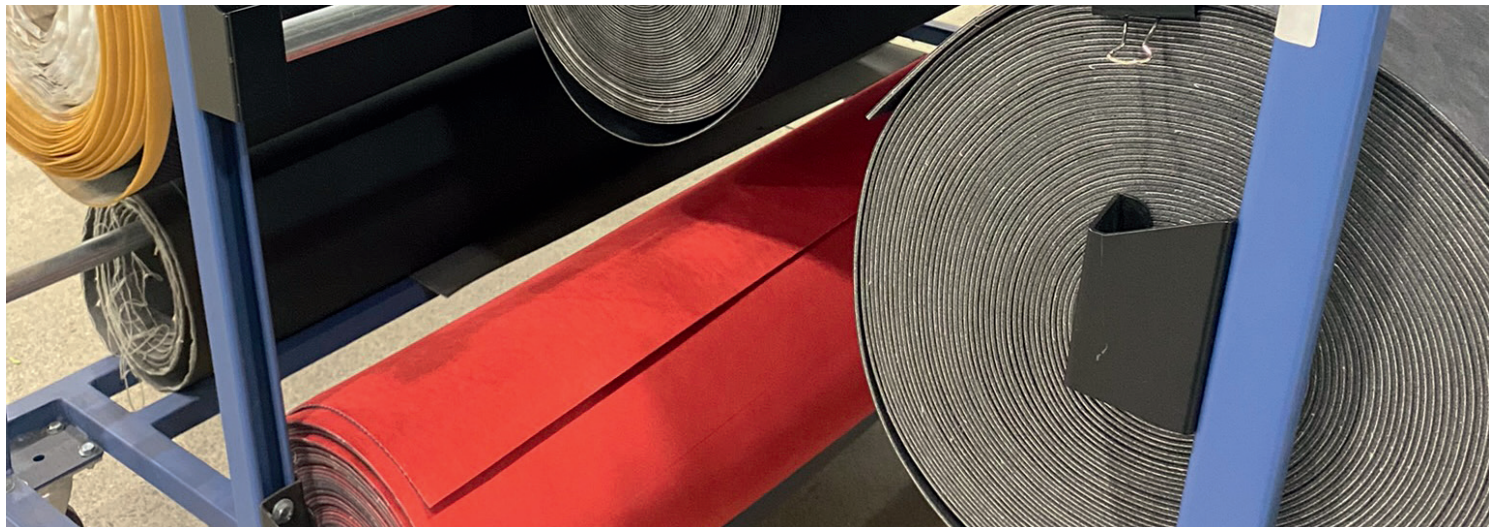

Part Number	3958104-20FS
Type	RECARO Vinyl
Color	Black
MSRP	$495.00

NOTE: LEAD TIME | 3-6 WEEKS TO SHIP FROM DATE OF ORDER