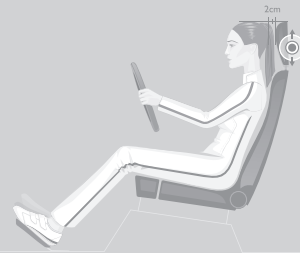

7. The seat's side bolsters should fit snugly enough to support your upper body at the side without restricting it.

8. If possible, adjust the upper edge of the headrest to the same height as the top of your head. Tilt: The distance to your head should be approx. 0.79 inch.