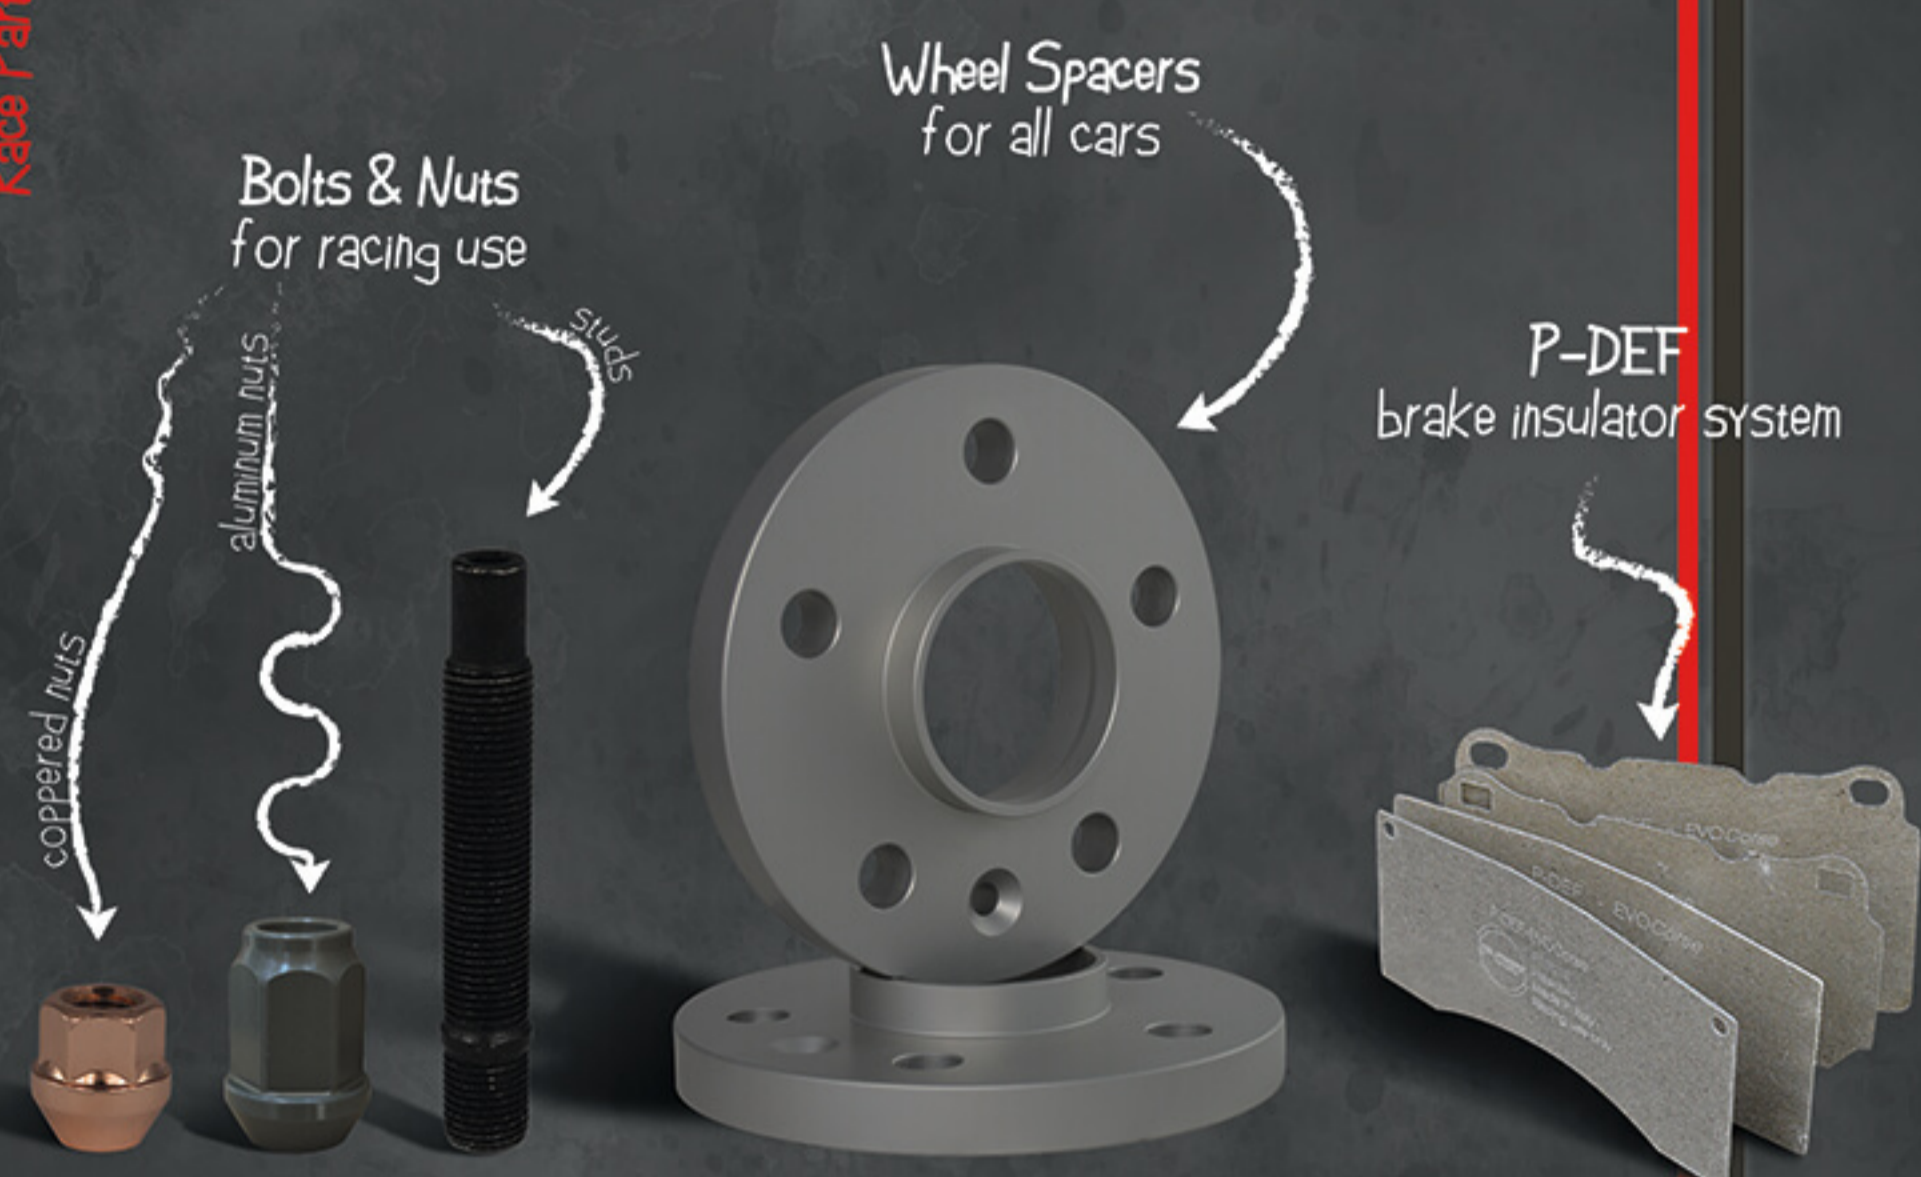

DakarCorse

7x16"

DakarZero

7x15" 7x16" 8x17" 8x16"

NEW

DakarZero 8.5x18"

Hydraulic Jacks

Race Parts

Vintage Wheels

Features

- CAD / CAM technology and structural FEA simulation
  - Primary aluminum AS7 with T6 heat treatment
    - Low pressure casting
  - Rim contour optimized for racing tires
  - Customized production starting from 5 pieces