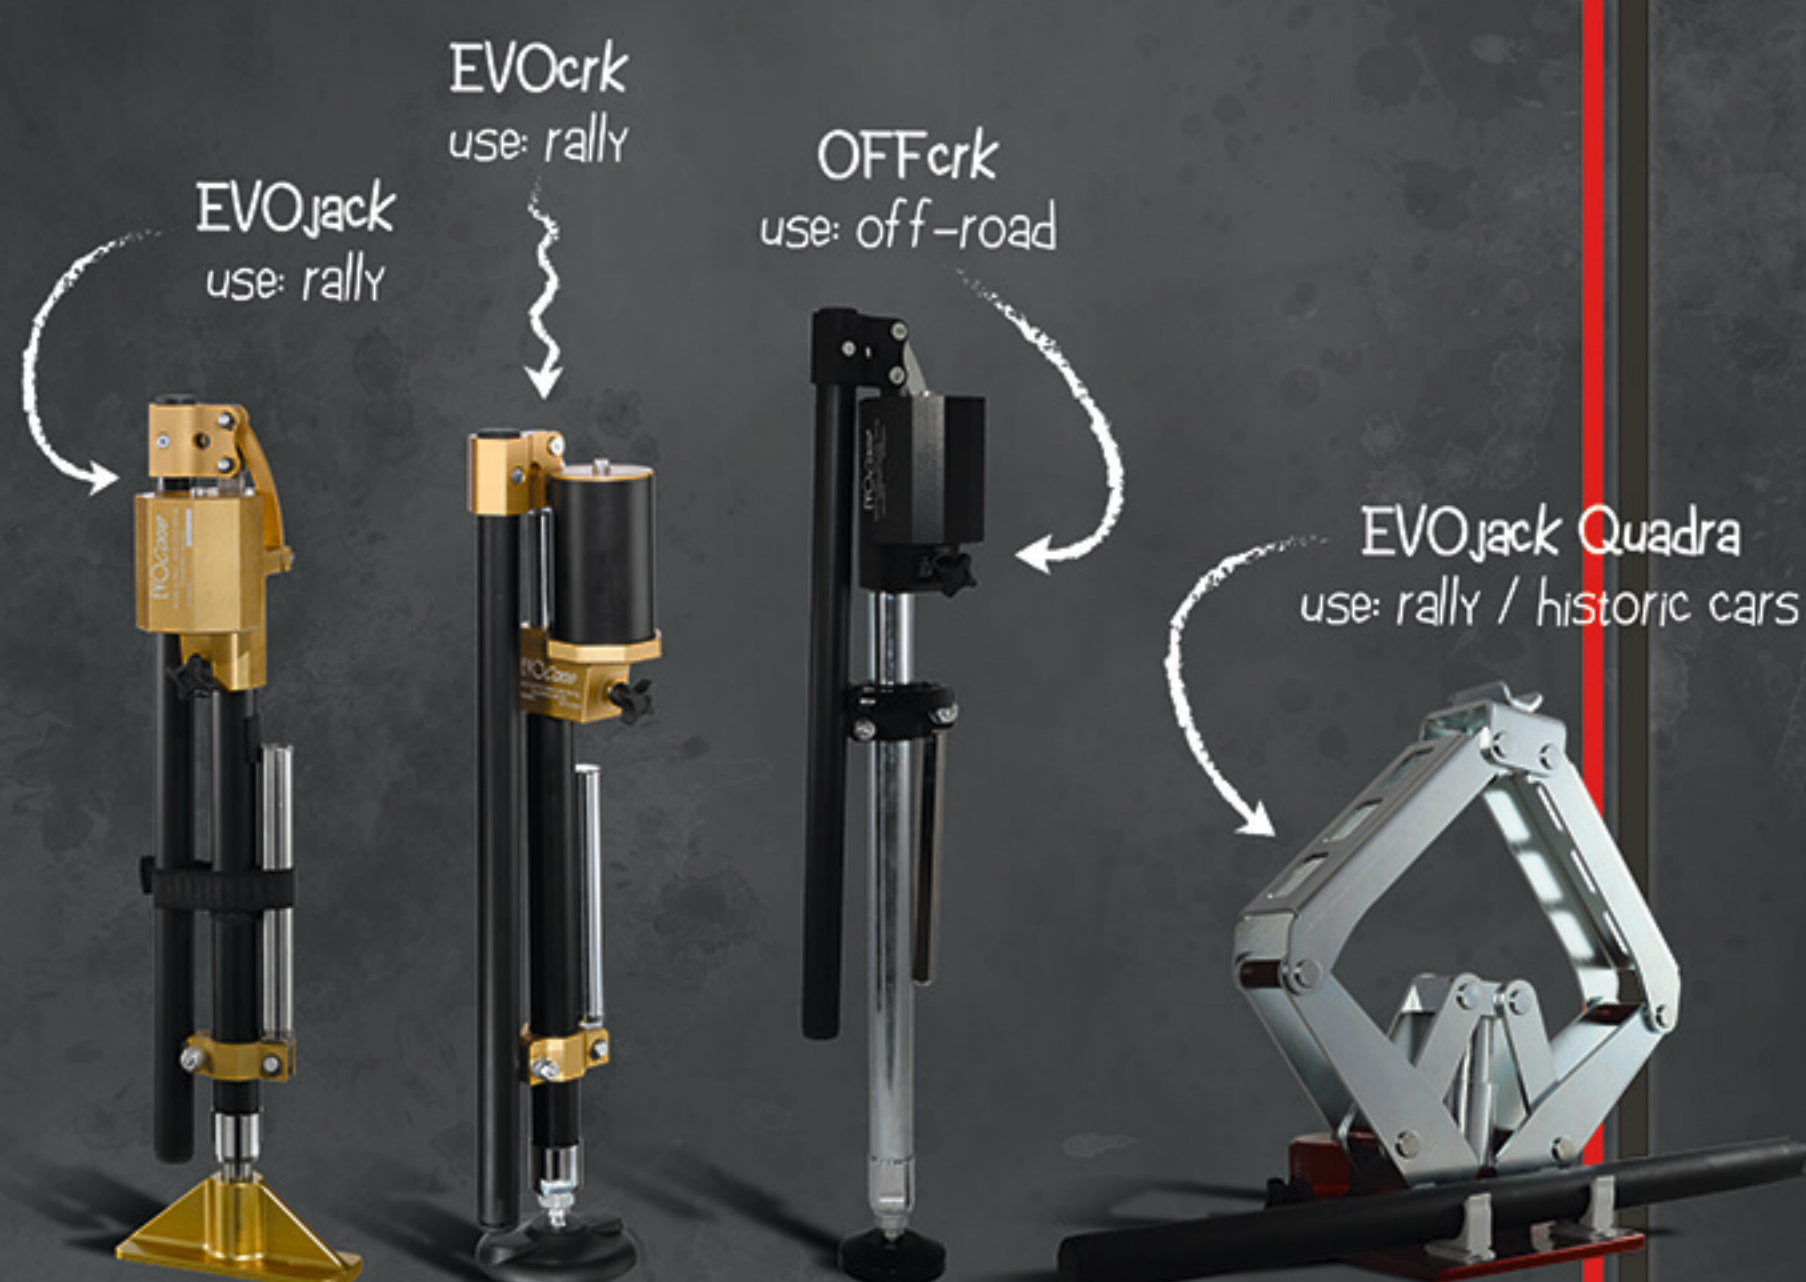

Hydraulic Jacks