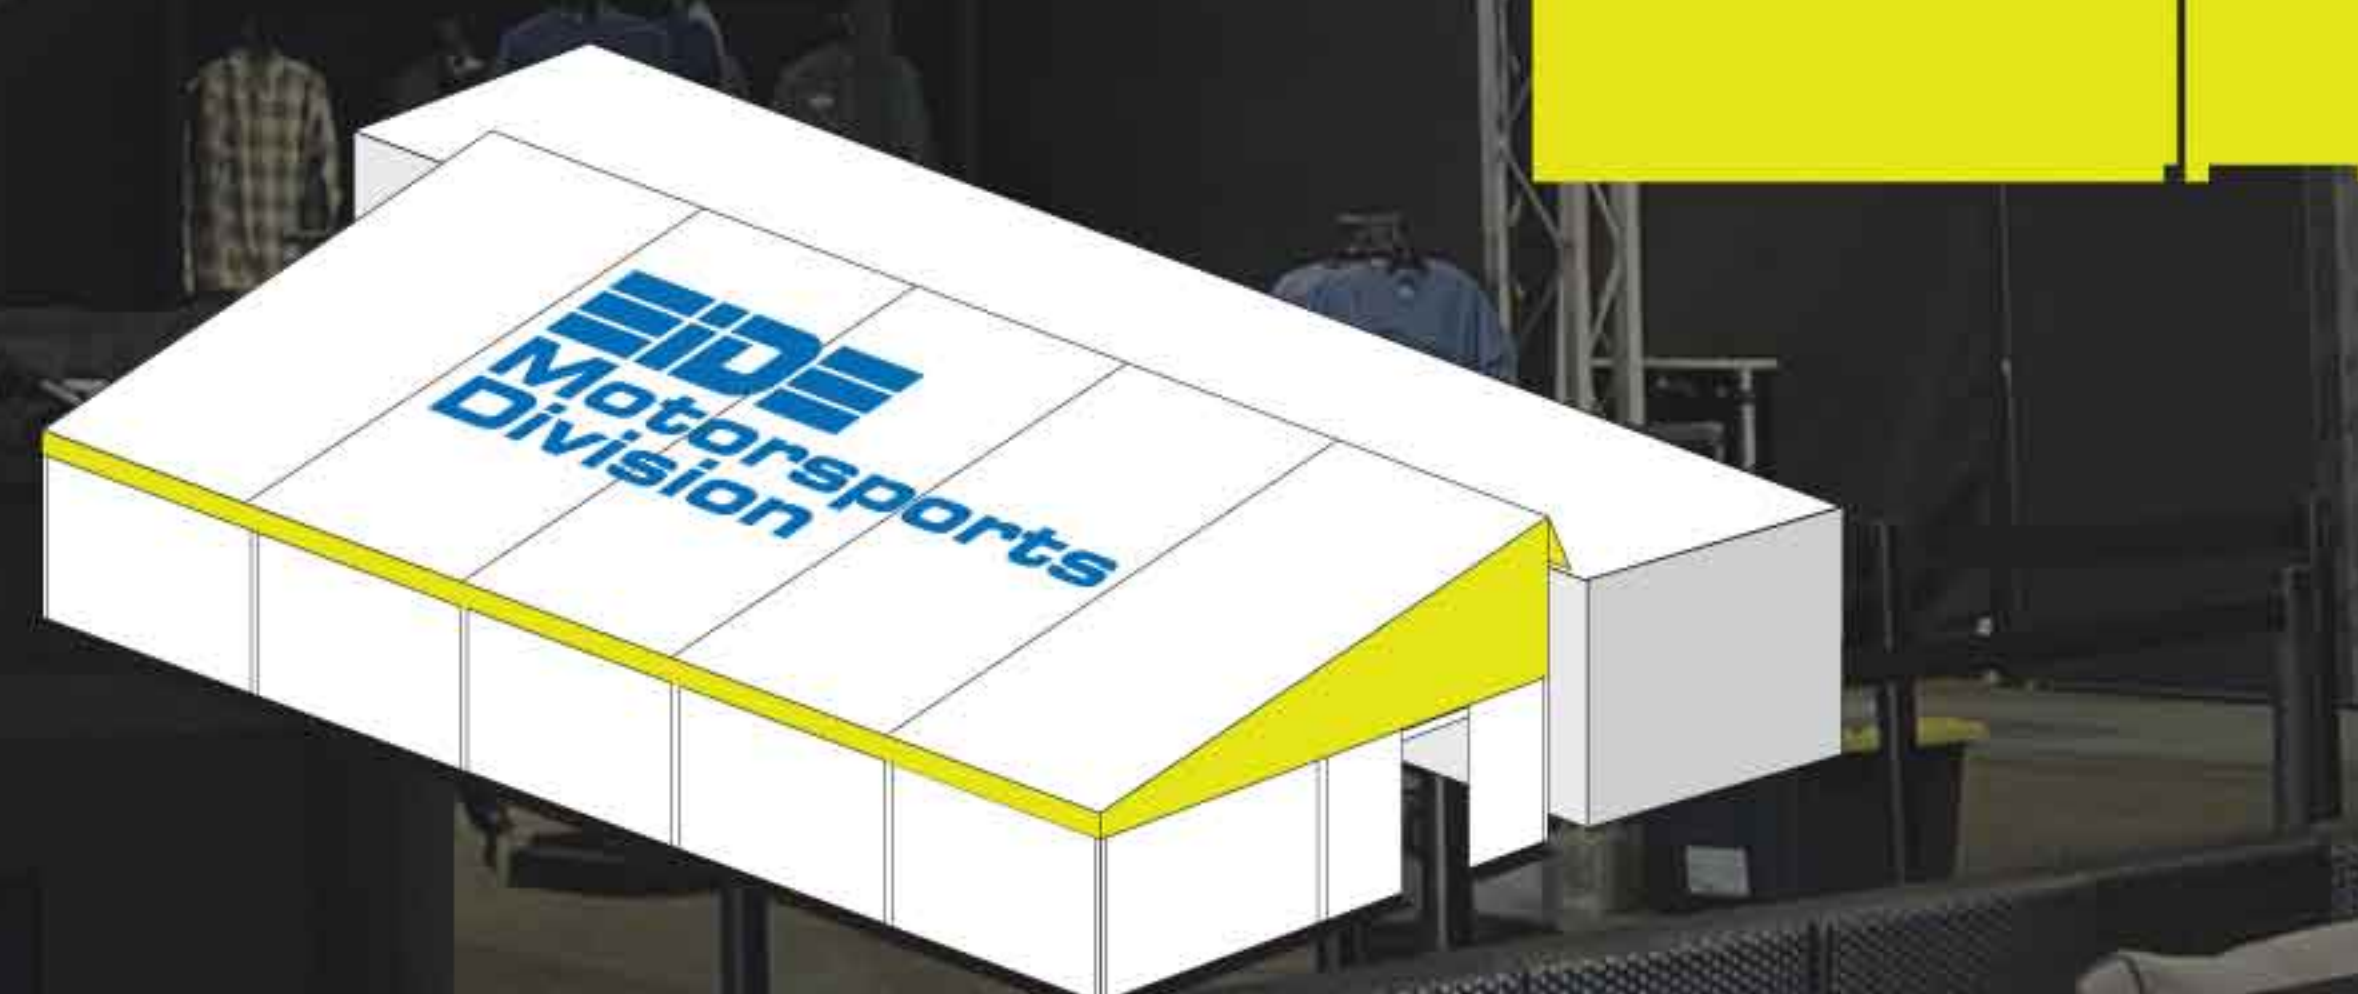

* GRAND SPORT