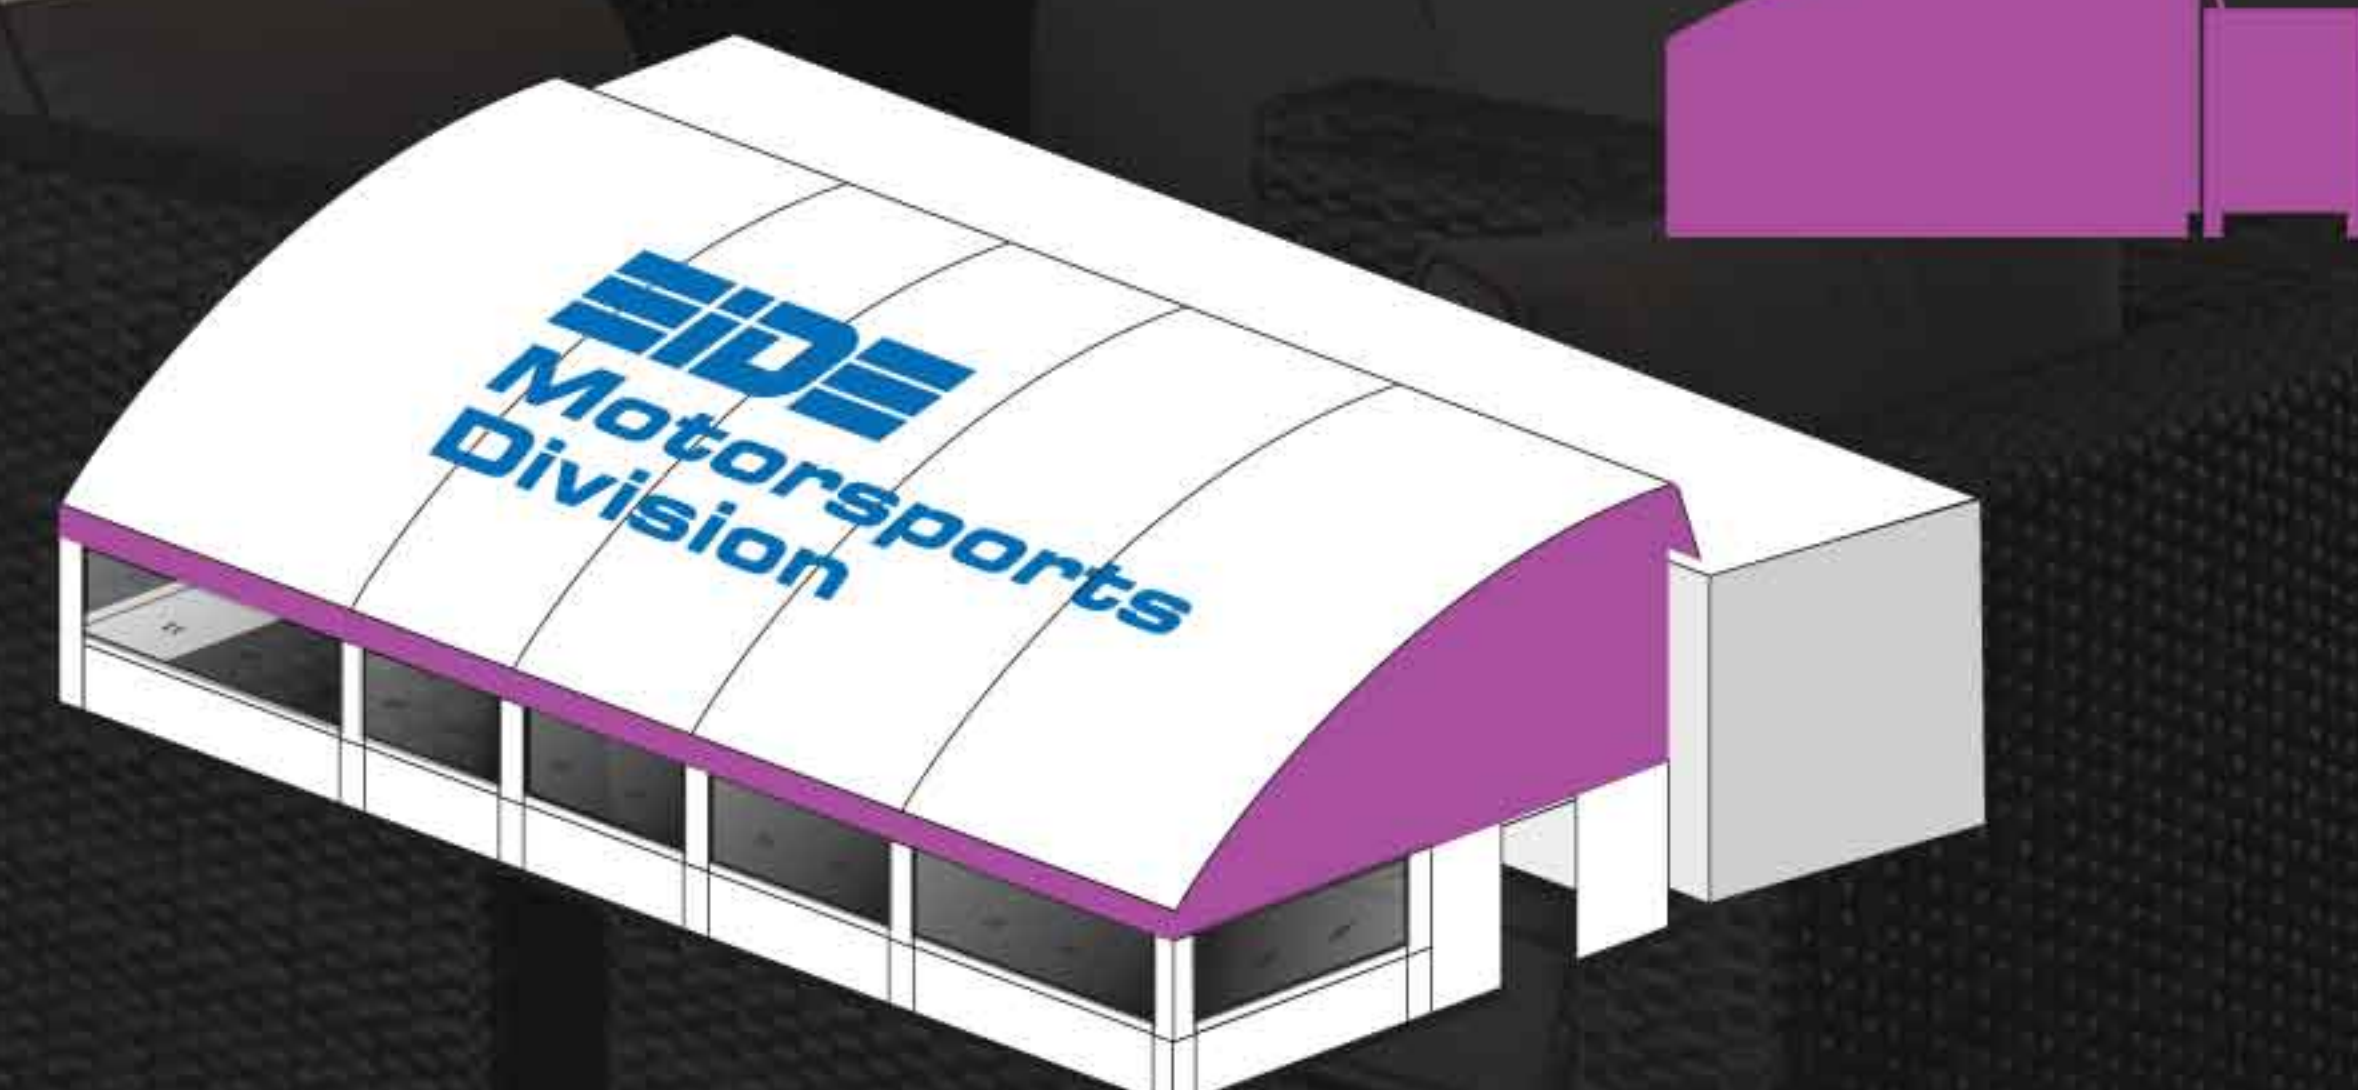

**NO PROJECT IS
TOO SMALL OR TOO BIG!**

Eide is the one-stop solution for custom design, digital graphics, fabrication and installation for your mobile marketing and hospitality needs!

Every canopy project is custom built in-house to conform to the exacting standards of your transport trailer.**

All our mobile canopy frames are manufactured using lightweight structural aluminum rafters and tubing with quick-release attachments for easy setup and takedown.

We use advanced fabric welding processes on all top deck seams to enhance the appearance, allow for an expansive advertising display, and increase the strength for maximum weather protection.

Engineered systems up to 50 MPH Wind Loads are available.

**Sportsman Lite not included.

Race Canopy Models

* HOSPITALITY SUITE

* MOBILE MARKETING

* GRAND PRIX

* QUARTER MILE

* GRAND SPORT

* SPORTSMAN

* CUSTOM

* SPORTSMAN LITE